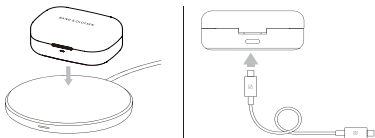

Bluetooth pairing

1.

2.

 Long press 2 secs.
(On one or both earphones.)

Charging

Box overview

Silicone

Comply™