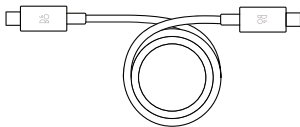

Bluetooth pairing

1.

2.

 Long press 2 secs.
(On one or both earphones.)

Charging

Box overview

Silicone

Comply™