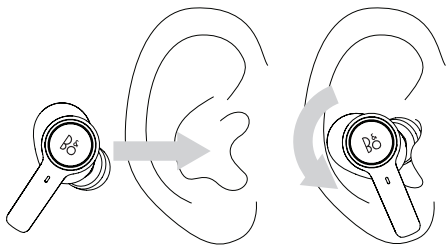

Beoplay Eleven

Quick Start Guide

Download the Bang & Olufsen App

I. Open case for automatic Bluetooth pairing

II. Set up in the Bang & Olufsen App

Insert earphones

Controls – Media

▶ Play/Pause	● Single tap	● Single tap
+ Volume		● ■ Double tap and hold
- Volume	● ■ Double tap and hold	
> Next	●● Double tap	●● Double tap
< Previous	●●● Triple tap	●●● Triple tap
Active Noise Cancellation, Transparency	■ Tap and hold (cycle)	■ Tap and hold (cycle)

Controls - Calls

 Accept call	● Single tap	● Single tap
 Decline/End call	●●● Double tap or triple tap	●●● Double tap or triple tap
+ Volume		●  Double tap and hold
- Volume	●  Double tap and hold	
Own Voice, Active Noise Cancellation	 Tap and hold (cycle)	 Tap and hold (cycle)

Single earphone operations

 Play/Pause	● Single tap	● Single tap
 Accept call	● Single tap	● Single tap
 Decline/End call	●●● Double tap or triple tap	●●● Double tap or triple tap
 Next	●● Double tap	●● Double tap
 Previous	●●● Triple tap	●●● Triple tap
Active Noise Cancellation, Transparency	▬ Tap and hold (cycle)	▬ Tap and hold (cycle)