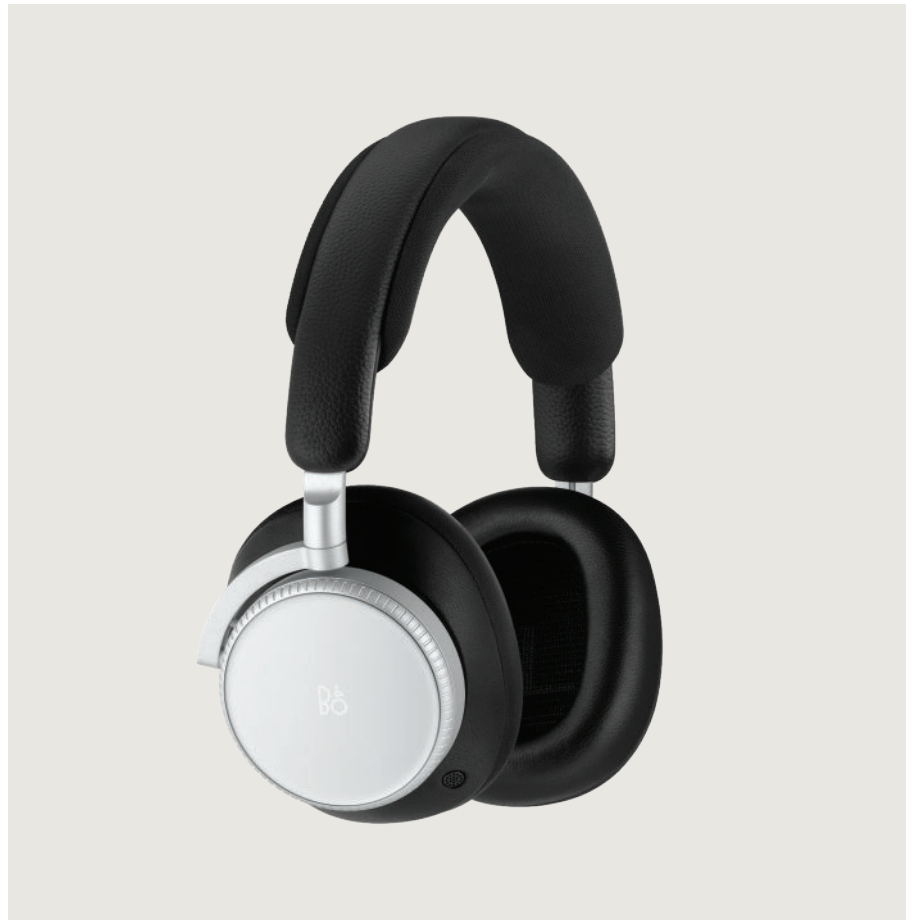

Sound that moves with the times.

A new era is here. One where incredible sound goes with you and is built to last. This is Beoplay H100.

A headphone experience that reaches back into decades of history to redefine your listening future. The possibilities? Many. The moment? Immersive.

Beoplay H100 transforms with the times and transcends what a headphone can be. With you for all the songs and sounds to come.

Why you'll love it

-  Take your listening to new heights. H100 features Hi-Res, spatial audio optimised for Dolby Atmos. All tuned by our in-house tonemeisters.
-  Stay focused with 10 studio-grade microphones for superior noise cancellation and TrueTransparency™ technology.
-  H100 is modular at heart. Enjoy extended longevity with a swappable headband, ear cushions and the replaceable batteries*.
-  Move from music to the outside world in a twist. H100 features our carefully crafted haptic dial for a silky-smooth transition to your surroundings.