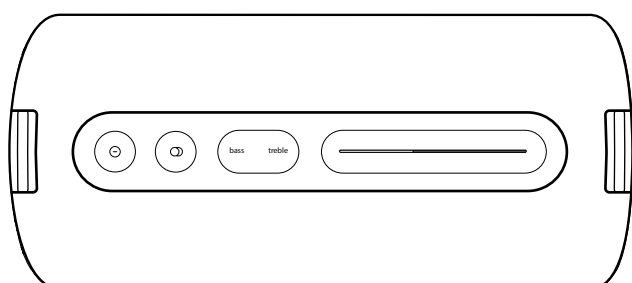

Look inside.