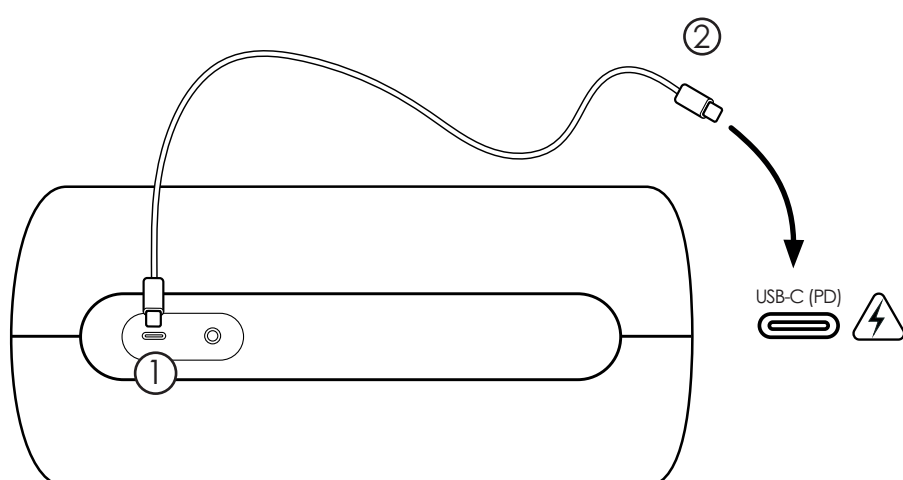

Charge.

True wireless multi pairing.

Info.

we. by **LOEWE.**

Loewe Technology GmbH
Customer Care Center
Industriestraße 11
96317 Kronach, Germany

tel. +49 9261 99-500
email ccc@loewe.de

Designed in Germany
Printed in China
Edition 01
03.24 / MCM