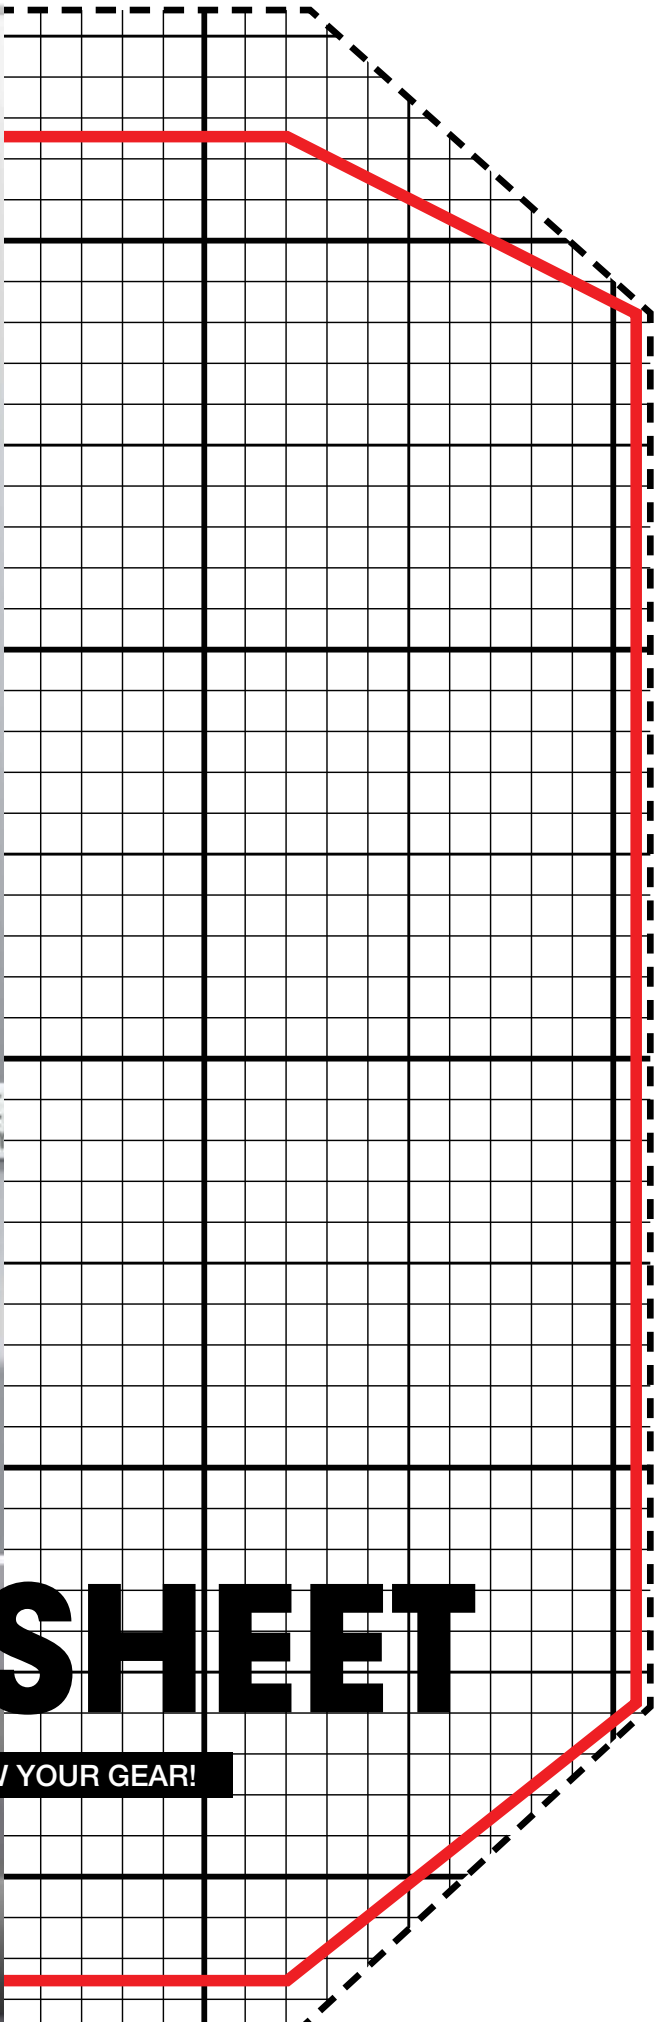

SOLID
GRAY.®

DATASHEET

GET TO KNOW YOUR GEAR!

POLYMER SERIES - TECH SPECS

WEIGHT

1300 GR. / 3 LBS 15 OZ

VOLUME

15 litres / 915 cubic inch

EXTERIOR DIMENSIONS

500 X 320 X 200 MM
(19.7 X 12.6 X 7.9 INCH)

LAPTOP SIZES

Main compartment fits most laptops up to 15.6 inch.

SERIAL NUMBER

Laser engraved in an Aluminium emblem.

PRODUCT ORIGIN

Sheet material: Europe
Manufacturing: The Netherlands
Assembly: The Netherlands