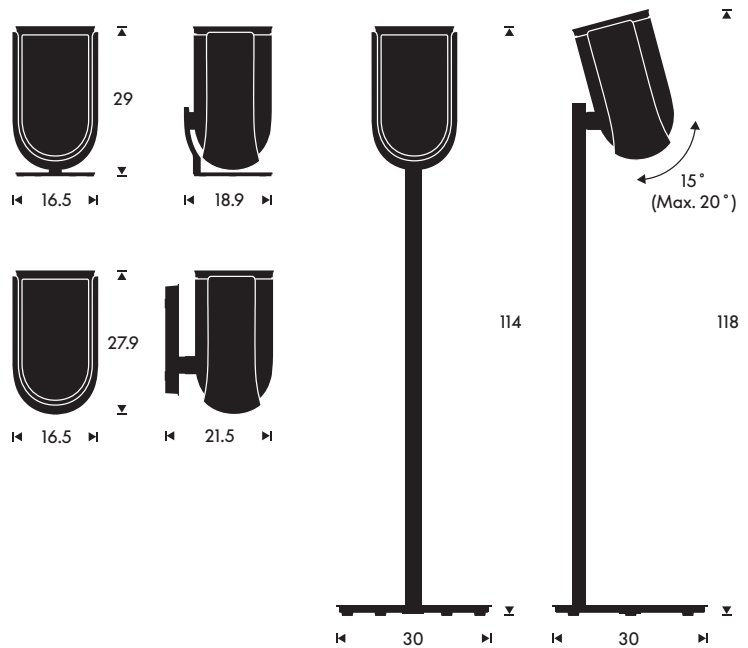

Measurements

Basic

**PRODUCT DIMENSIONS**

On a table or shelf:  
16.5 W x 29 H x 18.9 D cm

On the floor:  
30.0 W x 114.0 H x 30 D cm

Wall mounted:  
16.5 W x 27.9 H x 21.5 D cm

**WEIGHT**  
Speaker only: 4.1 kg

**RECOMMENDED ROOM SIZE**  
10 - 50 m<sup>2</sup>

**MATERIALS**

Aluminium  
Fabric / Wood  
Polymer

**PLACEMENT**

Table, shelf, floor or wall mounted

**OPERATING CONDITIONS**

Temperature: 0-40° C  
Humidity: 30-70% RH