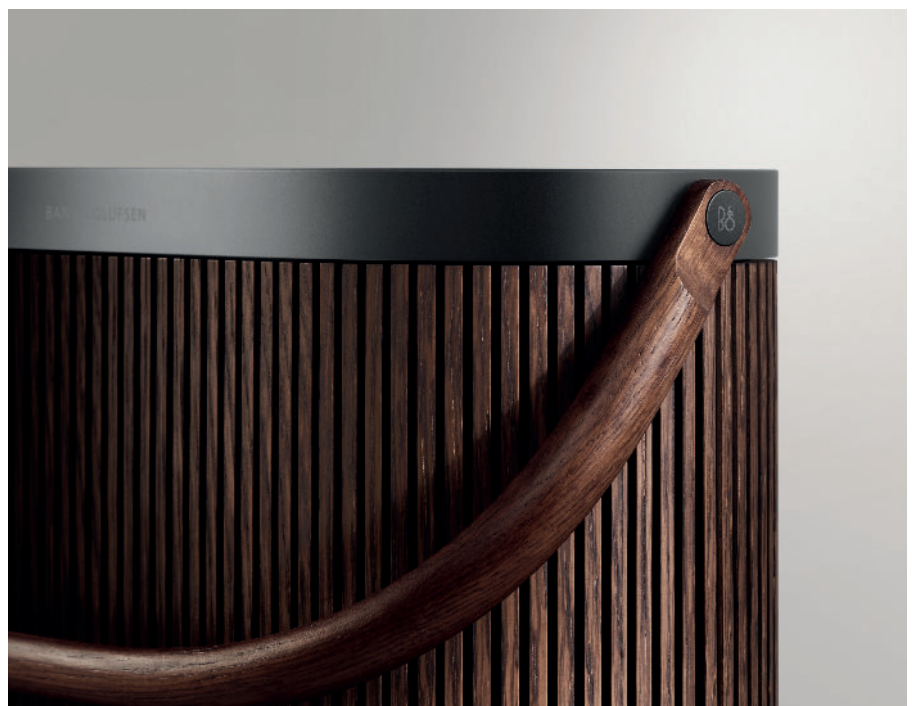

Nordic Weave

FRAME
Natural Aluminium

COVER
Fibre Weave

HANDLE
Light Oak

Dark Oak

FRAME
Black Anthracite
Aluminium

COVER
Dark Oak

HANDLE
Dark Oak