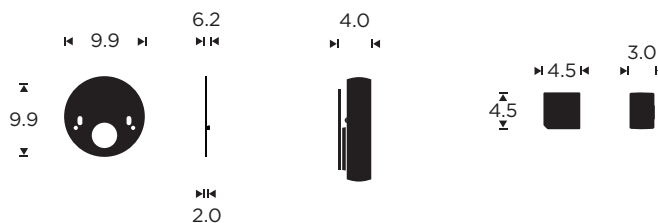

BASIC

Placement options	WALL MOUNTED	TABLE STAND
Weight 0.29 kg	0.32 kg	0.54 kg
Dimensions (Ø x D) 12.8 x 3.8 cm	12.8 x 4.0 cm	12.8 x 11.1 x 11.7 cm

CONNECTIVITY

Communication with products	Bluetooth LAN WiFi 2.4/5 GHz	Bluetooth WiFi 2.4/5 GHz
Power	USB-C DC 12-30V Power over Ethernet (PoE) - Optional accessory	USB-C Battery Wireless Charging (Qi standard)

TECHNICAL

Display LCD touch display Auto contrast/brightness	Proximity Wakes up when approached and automatically goes to power down state
Control Full two way control and status	

NICE TO KNOW

Designer Torsten Valeur, Valeur Designers	
Optional accessory BACK PLATE For hiding bigger holes in the wall. Material: Aluminium	PoE ADAPTER For hiding in wall-outlet behind Beoremove Halo. IEEE compliant