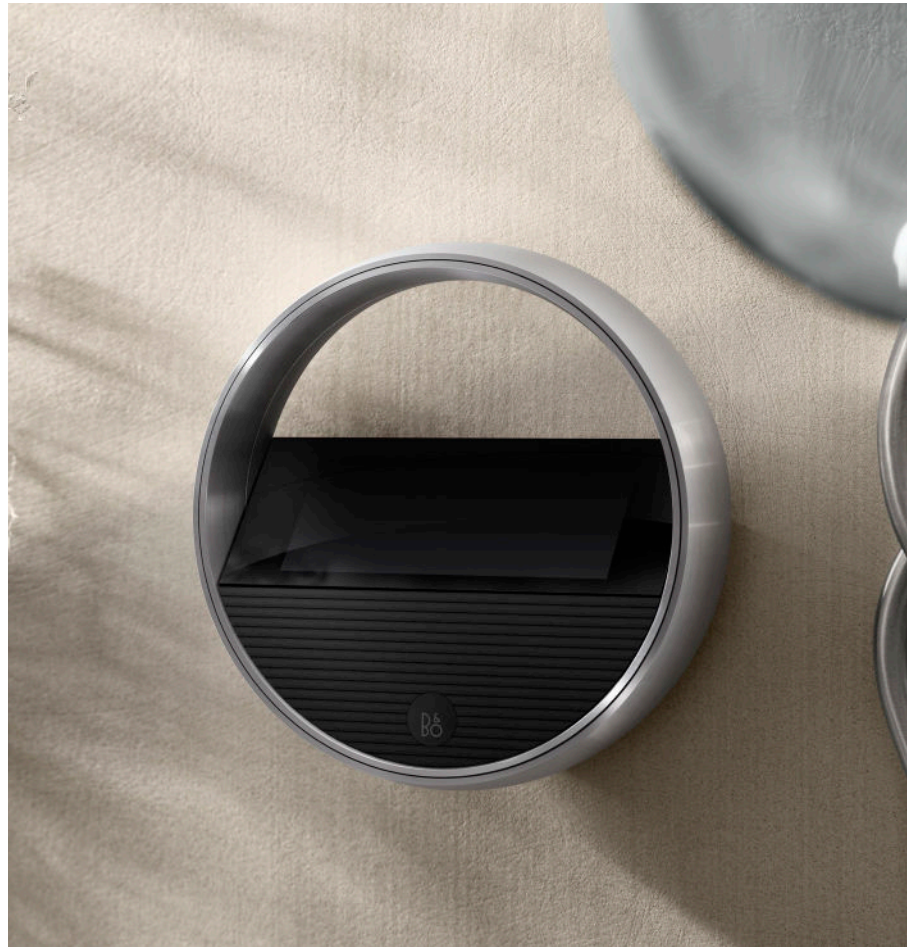

## One touch to music – easy and simple.

Beoremove Halo is a remote control for easy access to your favorite music without having to use your mobile device. Beoremove Halo incorporates an integrated touch screen display surrounded by an aluminium ring that controls volume and appears to be floating in the air.

### IMPORTANT FEATURES

-  One touch to music - easy and simple
-  Favourites stored with one touch of a button
-  Designed as an interior piece, with floating volume wheel

BASIC

Placement options	WALL MOUNTED	TABLE STAND
<b>Weight</b> 0.29 kg	0.32 kg	0.54 kg
<b>Dimensions (Ø x D)</b> 12.8 x 3.8 cm	12.8 x 4.0 cm	12.8 x 11.1 x 11.7 cm

**50 words**

Easy access to the music in your home without having to use your mobile device. Beoremote Halo can be free standing or wall mounted and incorporates an integrated touch screen display surrounded by an aluminium ring that controls volume and appears to be floating in the air.

**100 words**

Easy access to the music in your home without having to use your mobile device. Beoremote Halo can be free standing or wall mounted and incorporates an integrated touch screen display surrounded by an aluminium ring that controls volume and appears to be floating in the air. Designed as an interior piece, Halo combines craft and materials with excellent control of your Bang & Olufsen system – in a timeless design that will fit into any interior style. Beoremote Halo offers one touch to your favourite music.