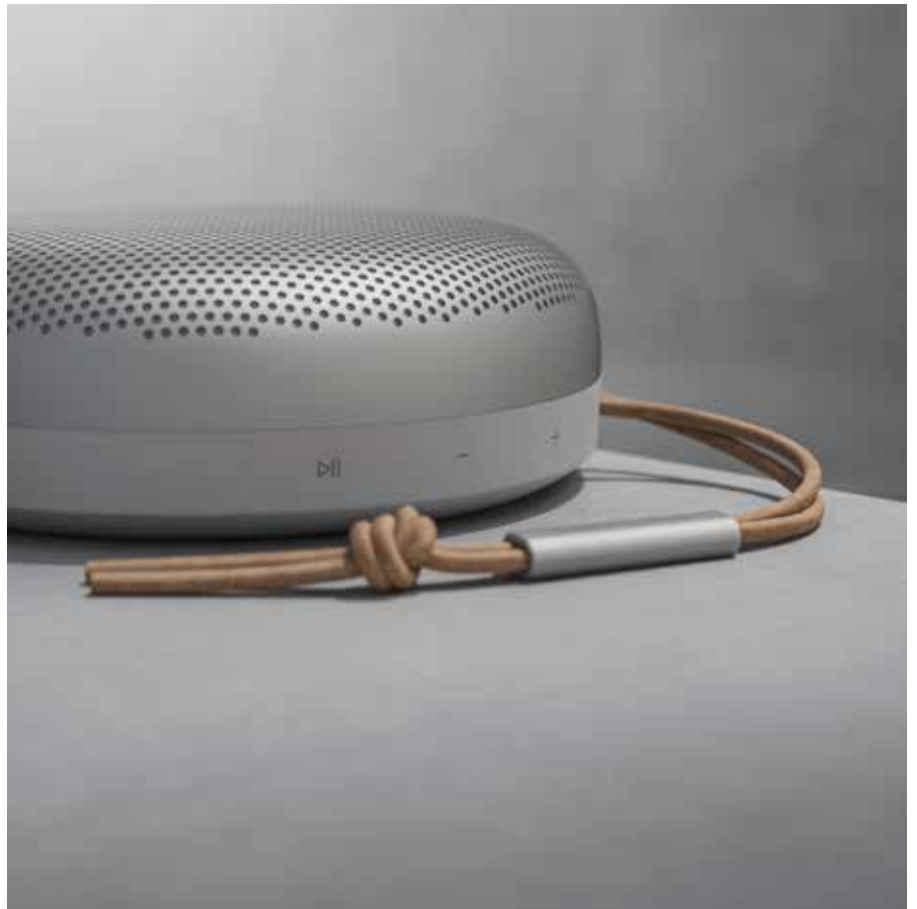

Standard Colours

BLACK
ANTHRACITE

GREY MIST

PINK

GREEN

GOLD TONE