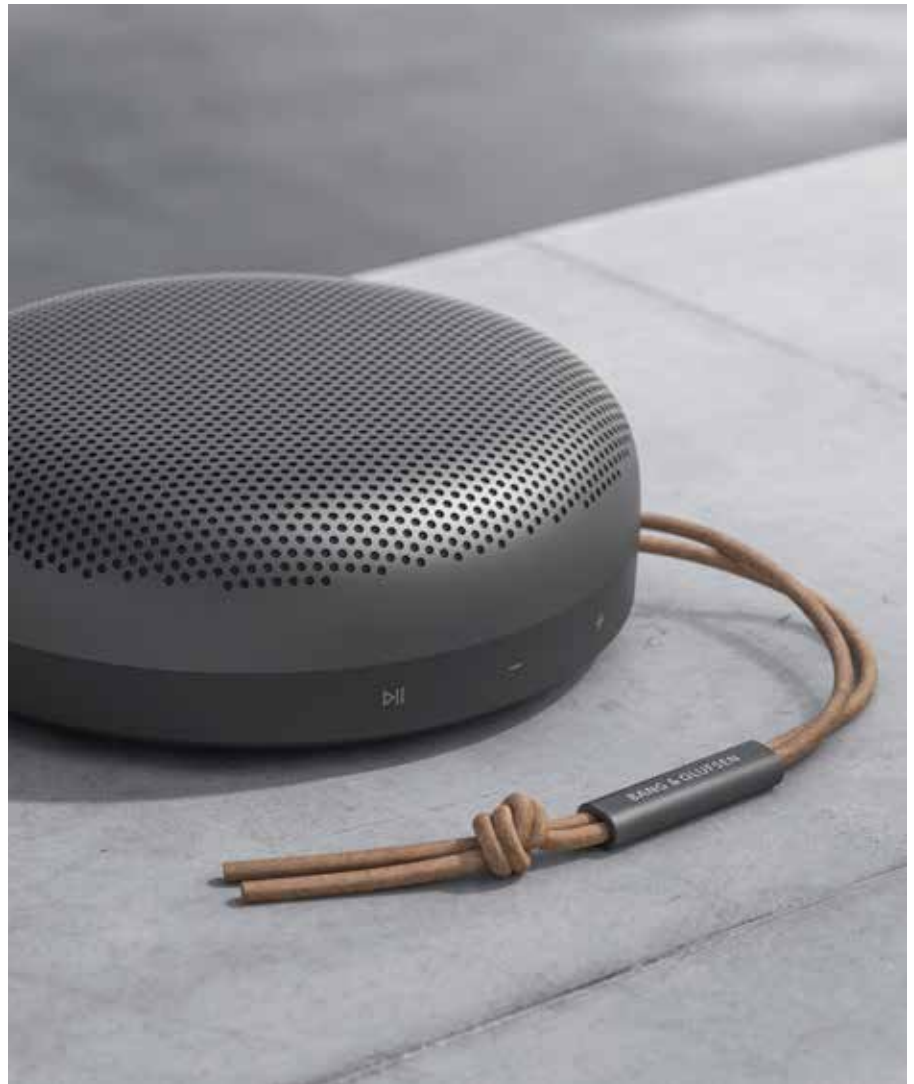

## Bring beauty to the moment

With a refined, slim profile, clear user interface and numerous features, Beosound A1 2nd Gen. is a powerful portable speaker with an iconic design. Bang & Olufsen Signature Sound is at the heart of Beosound A1 2nd Gen., with aptX Adaptive Bluetooth technology.

It features up to 18 hours of play time at typical listening volumes and is fully dust and waterproof, meaning that it can be enjoyed wherever you take it. Beosound A1 2nd Gen. features Alexa voice assistant built-in and a three microphone array with FarField technology for great call clarity, making it a great conversation tool at home or at the office.

### IMPORTANT FEATURES

- 🎵 Superb sound quality, with aptX Adaptive.
- 🔒 IP67 level dust and waterproofing.
- ✍️ Aesthetic office companion with enhanced call capability.
- 🗣️ Alexa voice assistant built-in.
- 🔋 Up to 18 hours of battery life at typical listening volumes.

A powerful, beautiful portable speaker.

**10 words:**

A powerful, beautiful portable speaker with a wide breadth of capability.

**25 words:**

A powerful, beautiful portable speaker with a wide breadth of capability. The iconic design is fully dust and waterproof with strong battery life and features Alexa built-in.