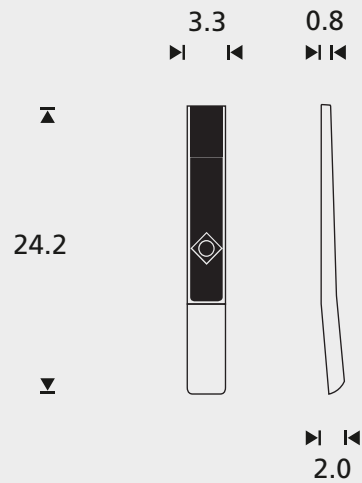

BeoRemote One is crafted from a single, extruded piece of aluminium and has a surprisingly slim feel to it.

BANG & OLUFSEN

MEASUREMENTS

in cm

bang-olufsen.com/beoremote-one

SPECIFICATIONS/FEATURES

Designer	Dimensions/weight	
Torsten Valeur David Lewis Designers	33mm x 243mm x 16mm/144g	
Display resolution/colour	Control	Batteries
OLED, monochrome, 1.3" aspect ratio 1:1 128x128 pixels.	2way control status via Bluetooth 4.0 BLE standard (frequencies 2.4-2.5Ghz) 1 way control of legacy Bang & Olufsen products via IR (frequencies 455 kHz)	2 x AAA batteries
Language		
14 languages		

Colours

Aluminium housing available in high gloss or silky matt